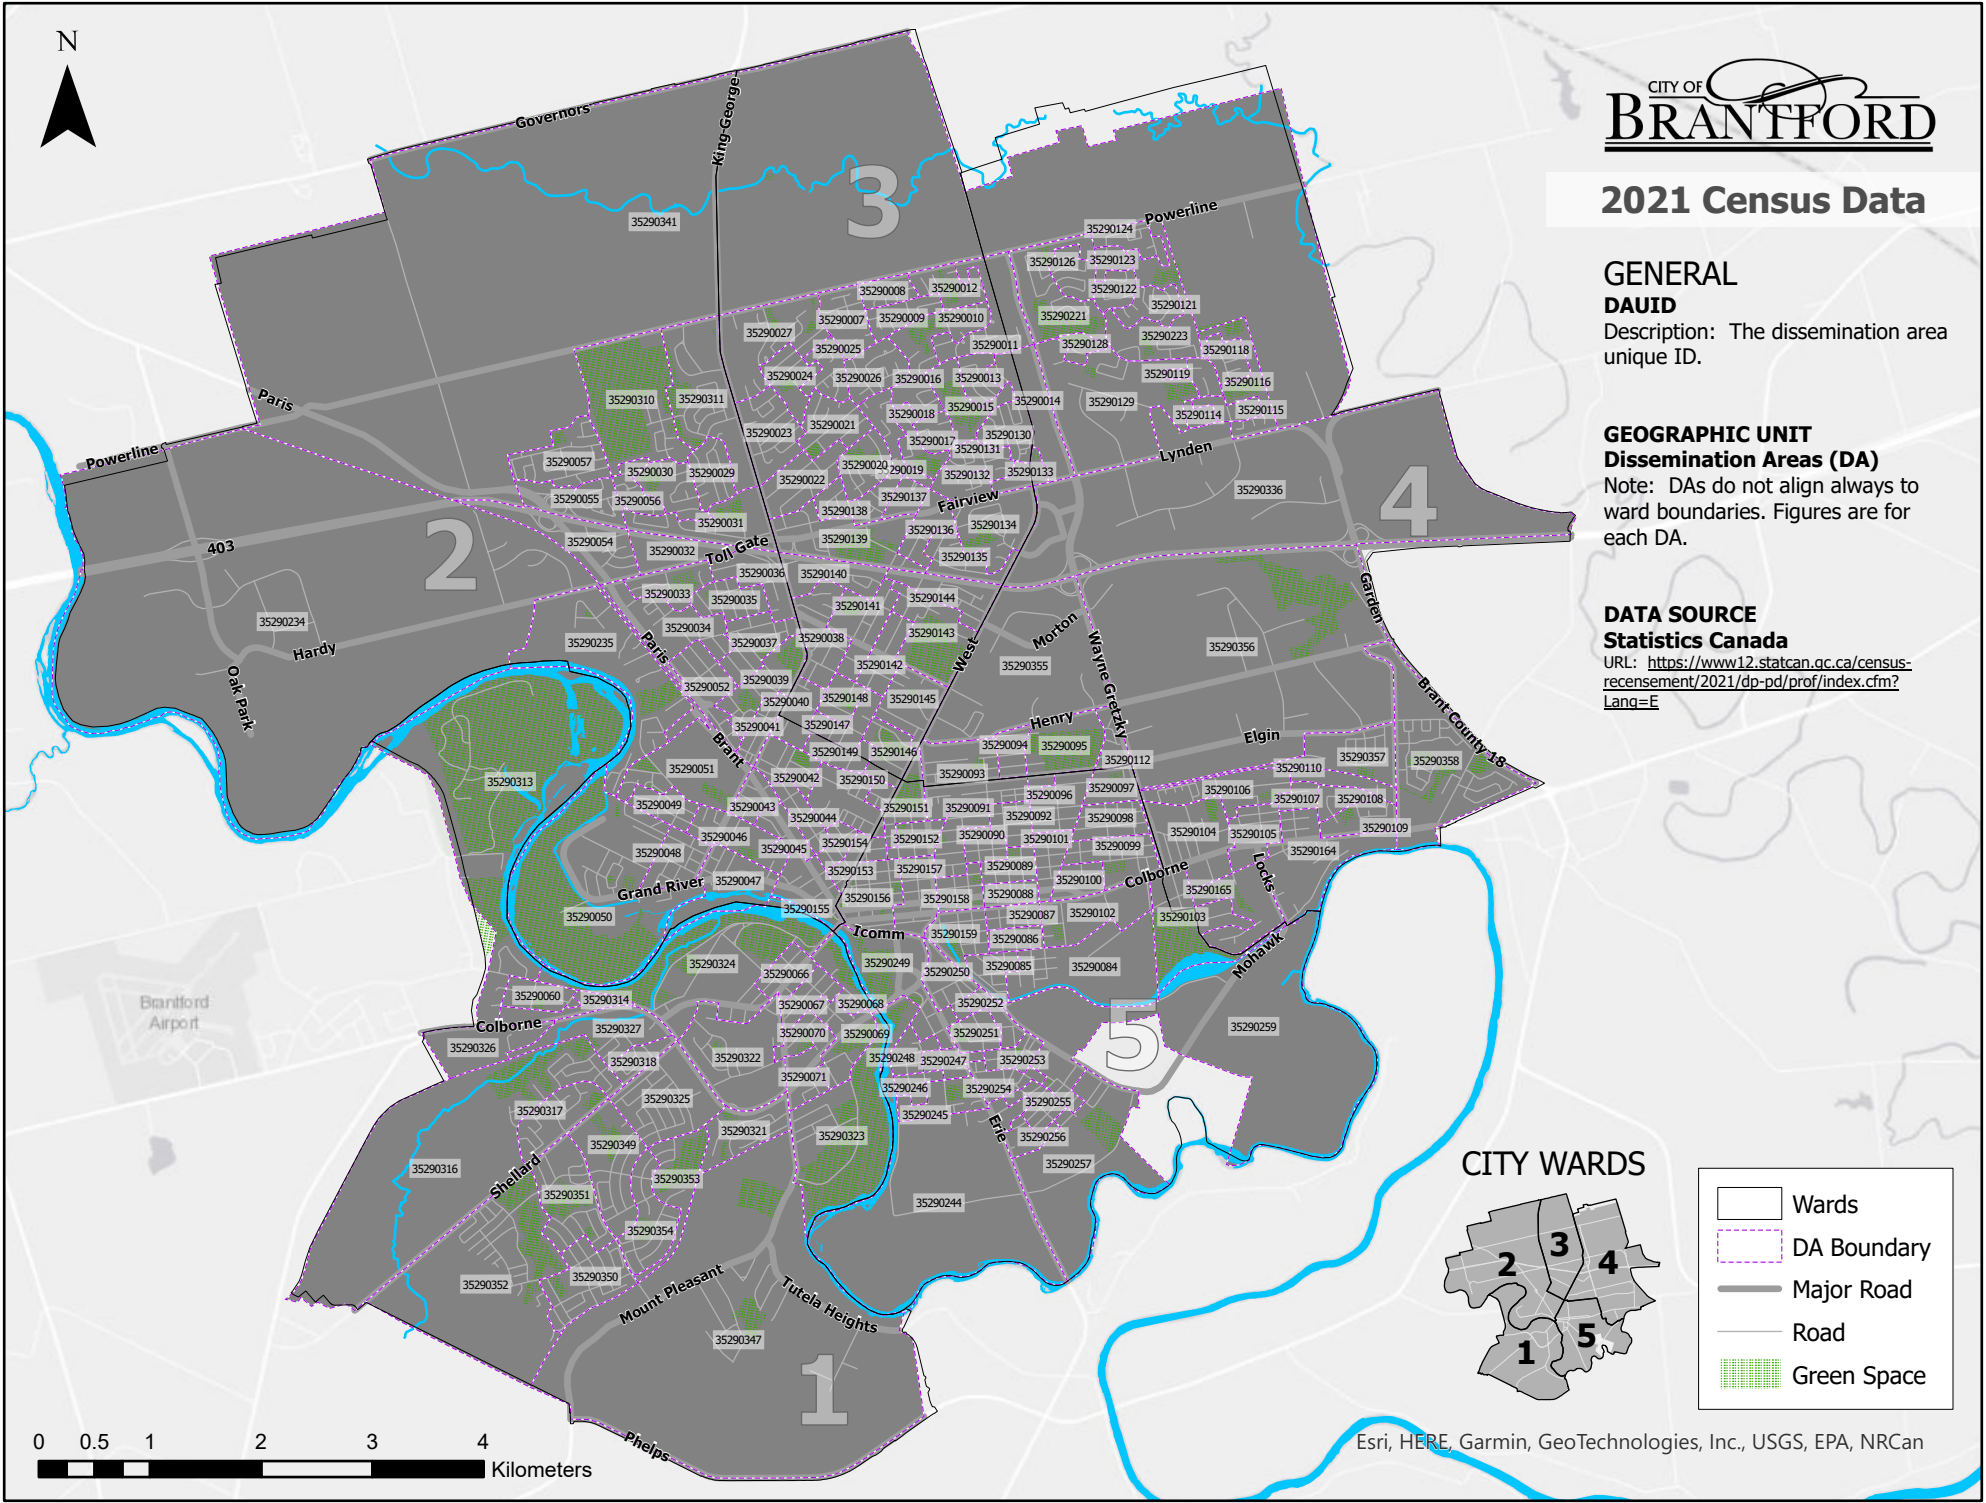

2021 Census Data

GENERAL DAUD

Description: The dissemination area unique ID.

GEOGRAPHIC UNIT Dissemination Areas (DA)

Note: DAs do not align always to ward boundaries. Figures are for each DA.

DATA SOURCE Statistics Canada

URL: <https://www12.statcan.gc.ca/census-recensement/2021/dp-pd/prof/index.cfm?Lang=E>

CITY WARDS

	Wards
	DA Boundary
	Major Road
	Road
	Green Space